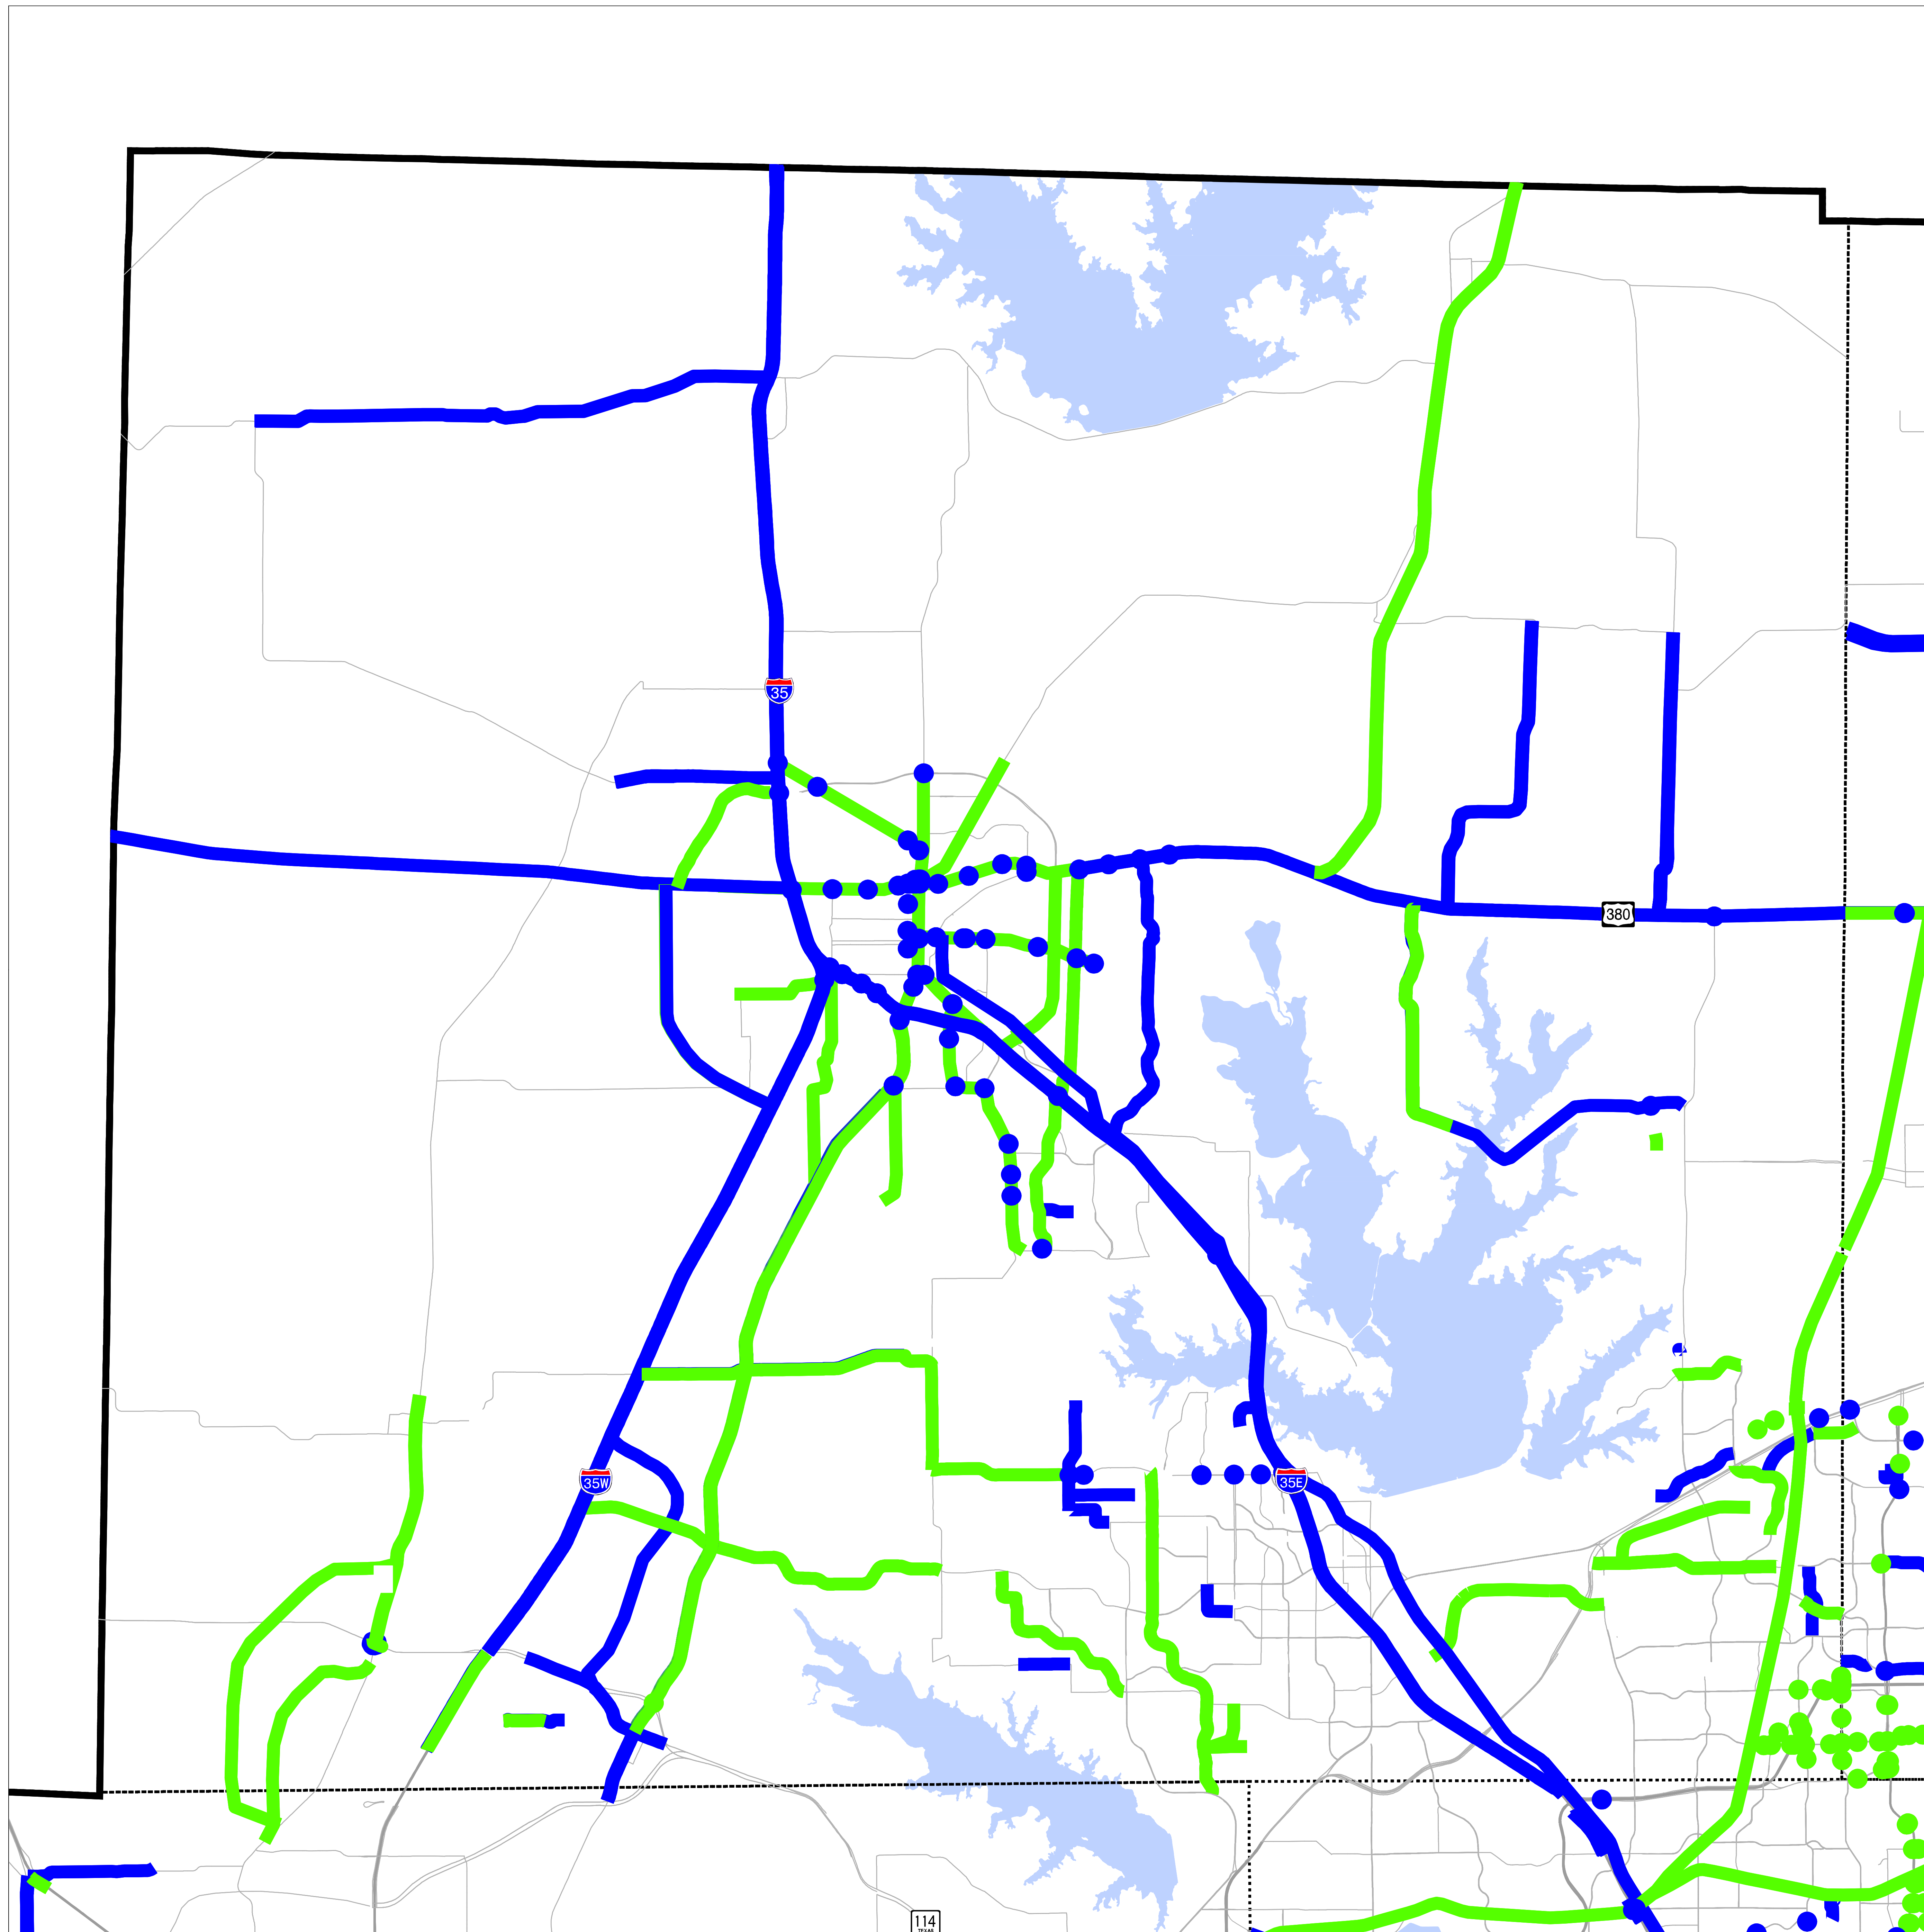

# 2007 Regional Toll Revenue Funding Initiative

## Draft Recommended Projects Denton County

### Legend

-  Recommended Projects
-  Not Recommended Projects

North Central Texas  
Council of Governments  
Transportation

\* Some projects are citywide/regional in scope and are not displayed as a discrete location on the map.