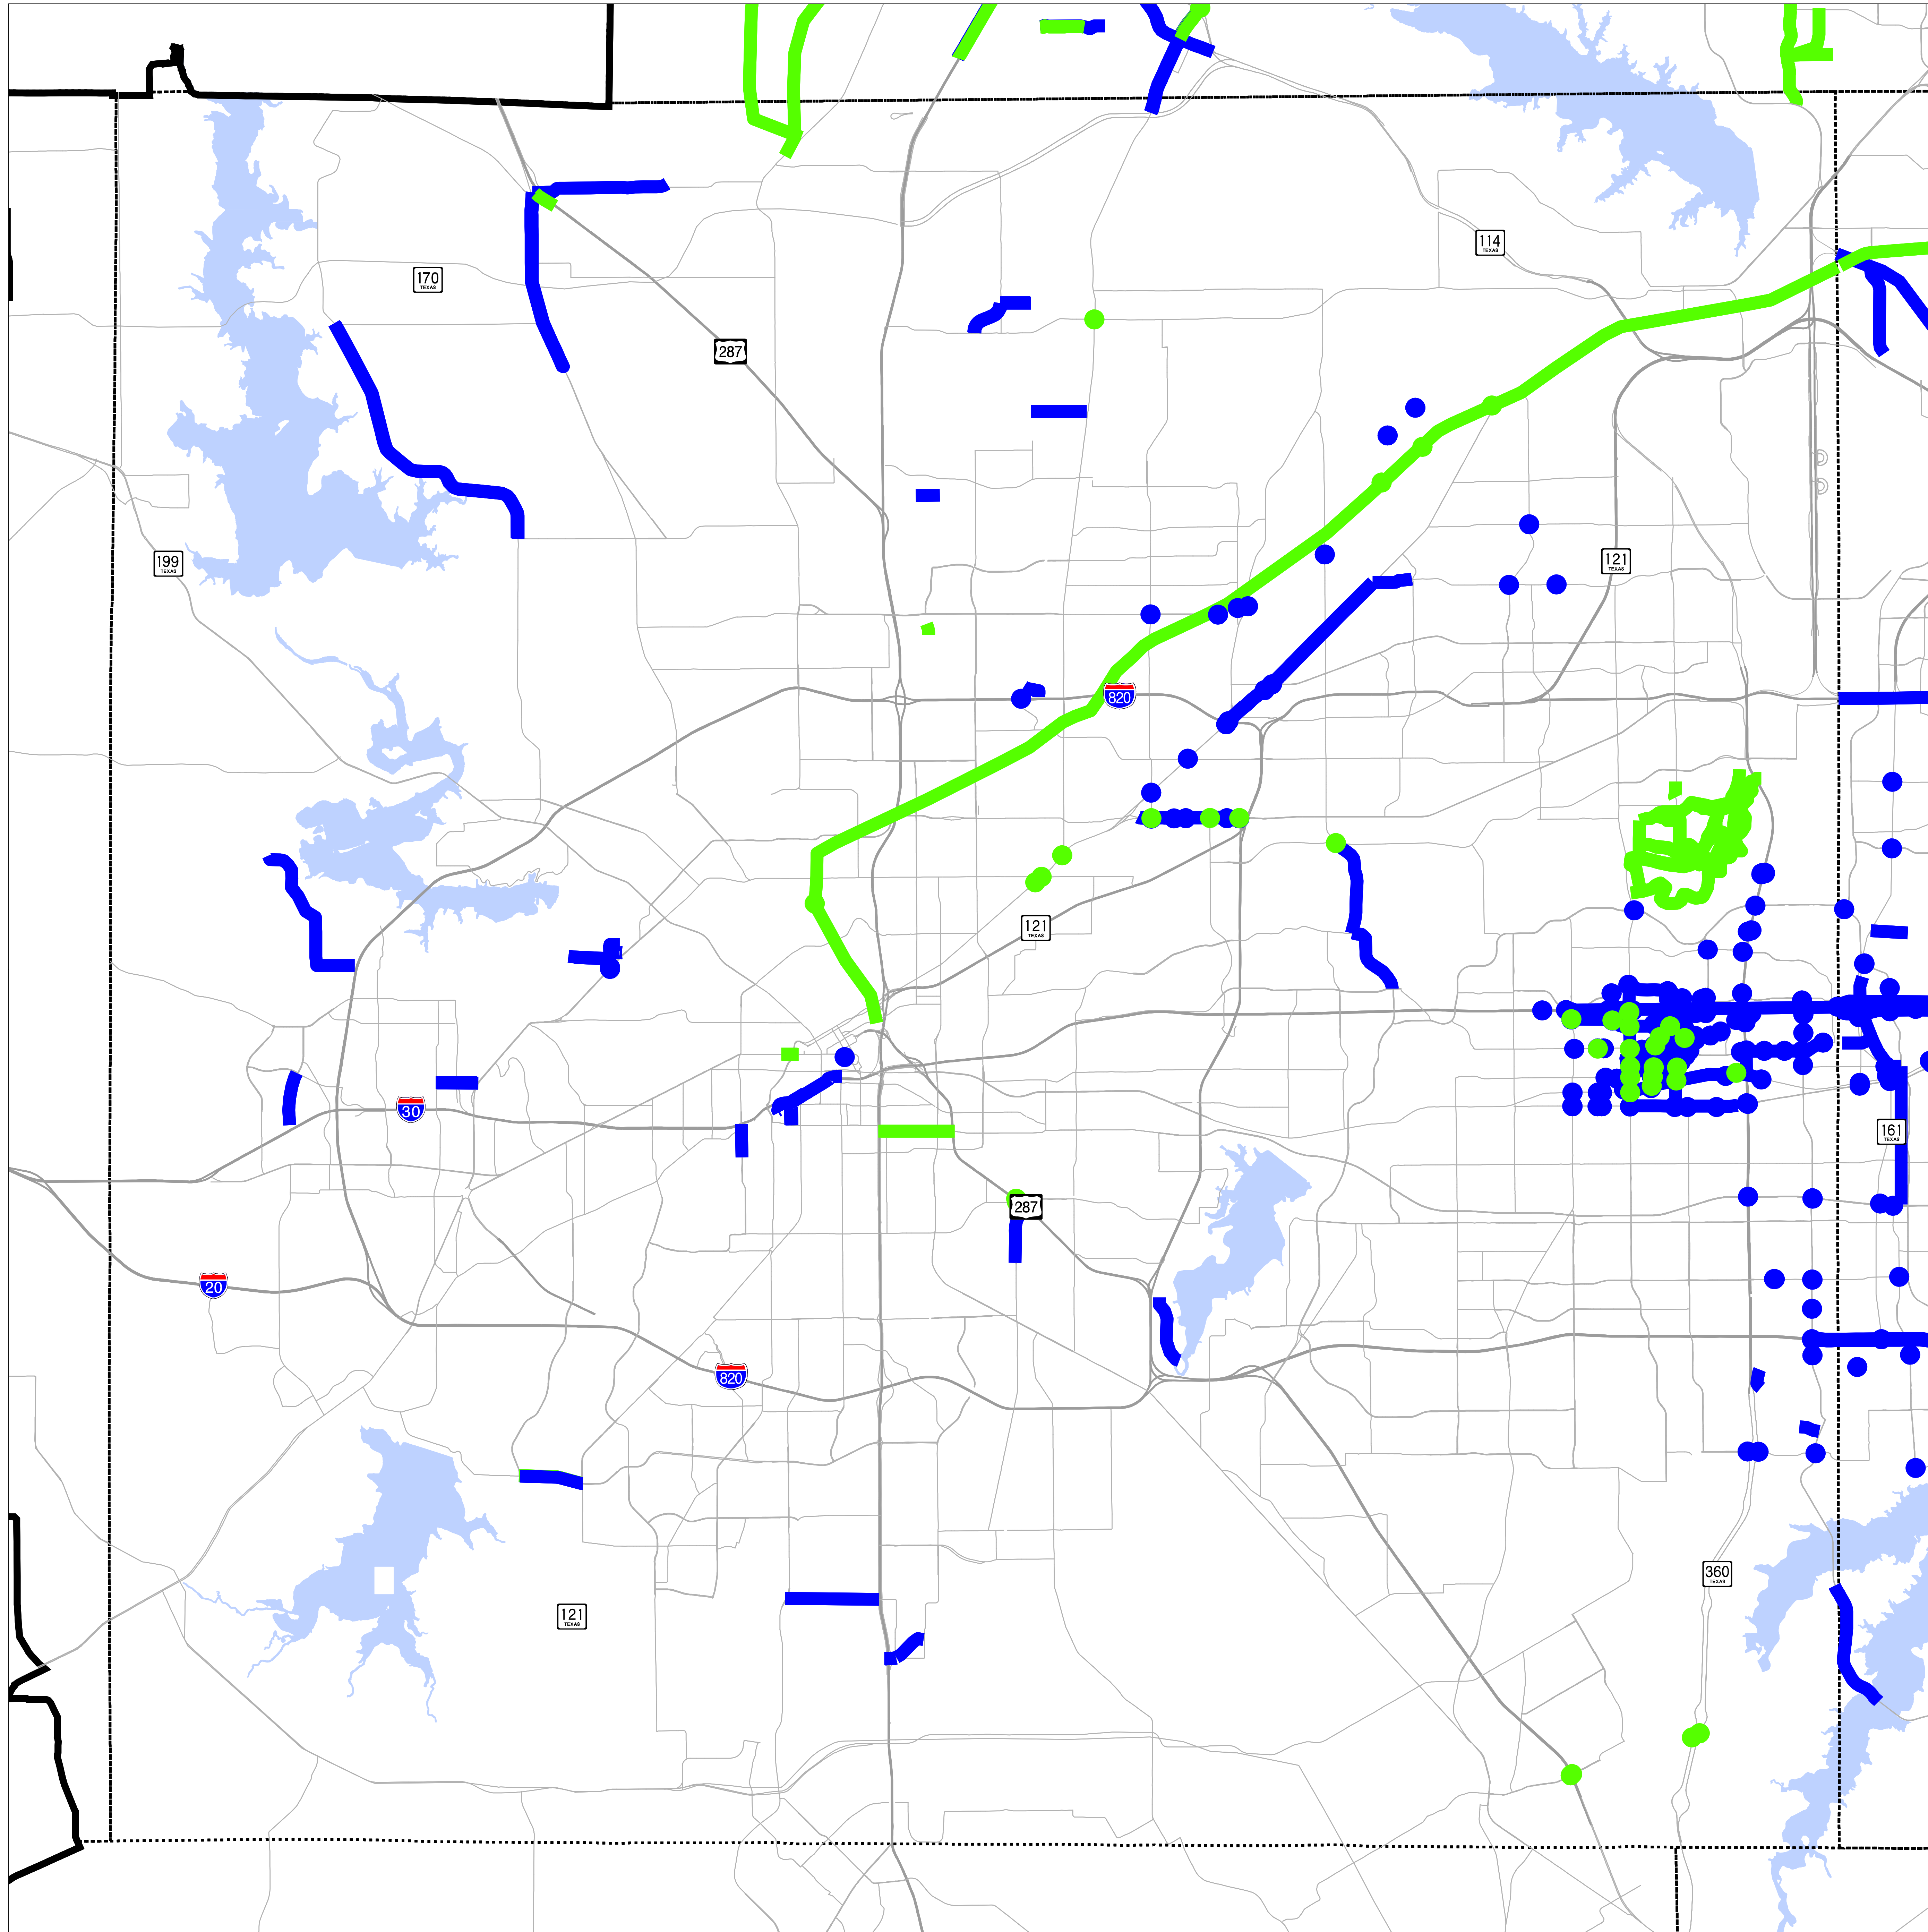

2007 Regional Toll Revenue Funding Initiative

Draft Recommended Projects Tarrant County

Legend

-  Recommended Projects
-  Not Recommended Projects

North Central Texas
Council of Governments
Transportation

* Some projects are citywide/regional in scope and are not displayed as a discrete location on the map.